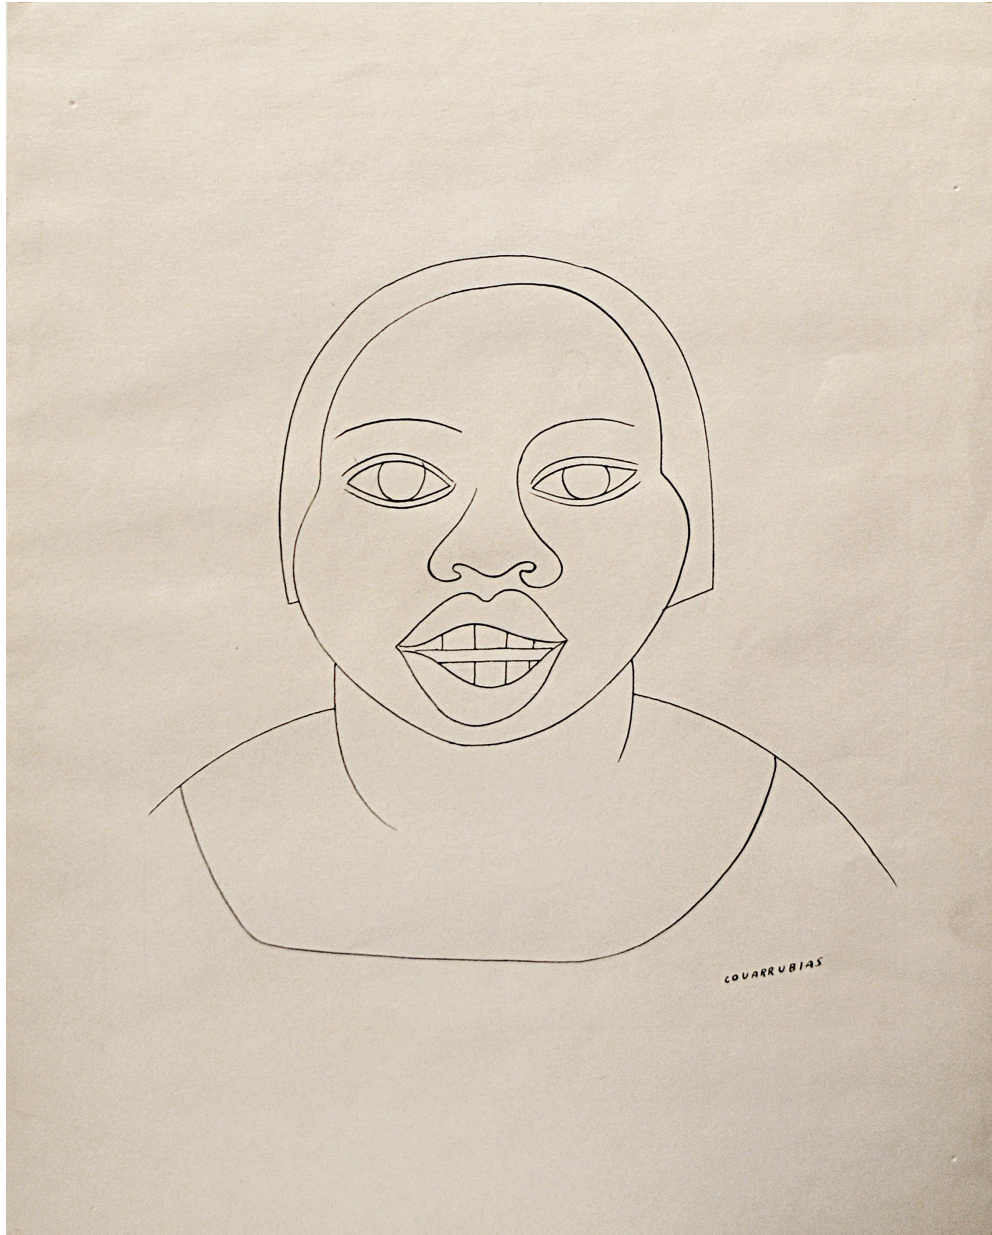

16 x 10 in.

Signed in Ink on recto l.r

(Inv# 102821)

Miguel Covarrubias

Bull skull with ribs

c. 1930s

Graphite, ink, watercolor on paper

7 1/2 x 10 1/4 in.

Initialed in pencil on recto

(Inv# 105094)

Miguel Covarrubias

Portrait of a Woman (PP#314)

c. 1920s

Ink on paper

10 x 11 1/2 in.

Signed ink on recto l.r