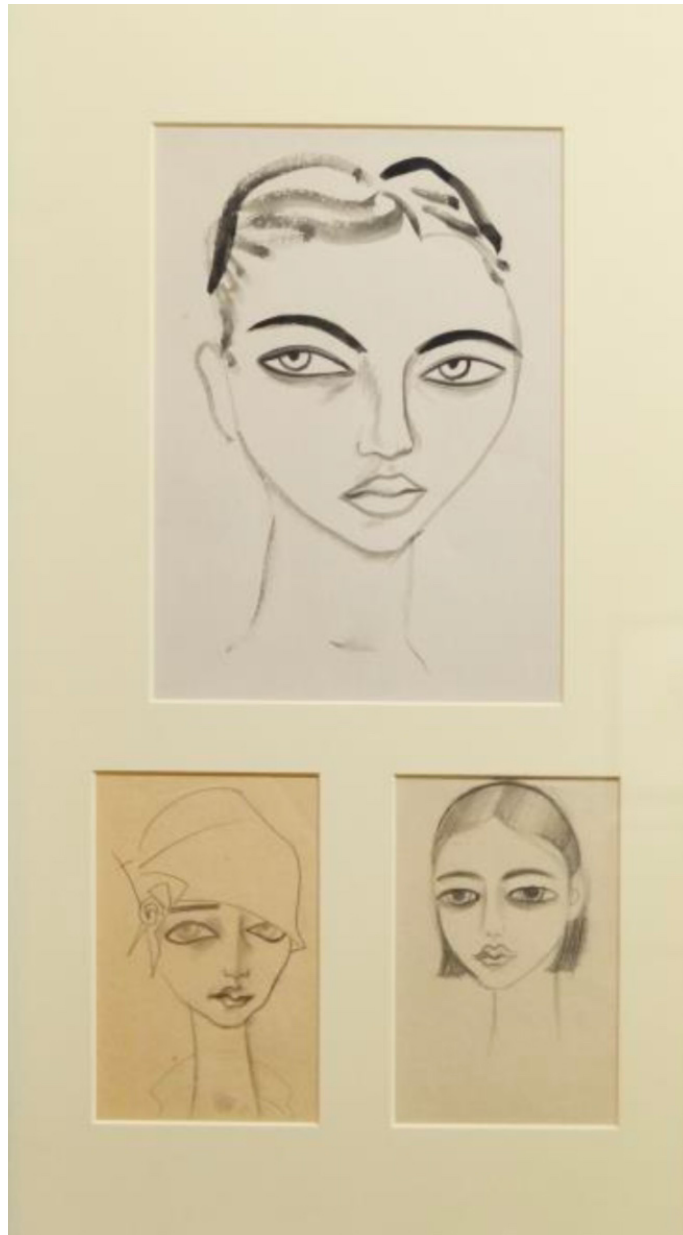

Miguel Covarrubias

Three Female Portraits

n.d

Charcoal & Pencil on paper

9 x 6 3/4 in. / 5 1/2 x 4 in. / 5 1/2 x 4 in.

n.s

(Inv# 76166-C)