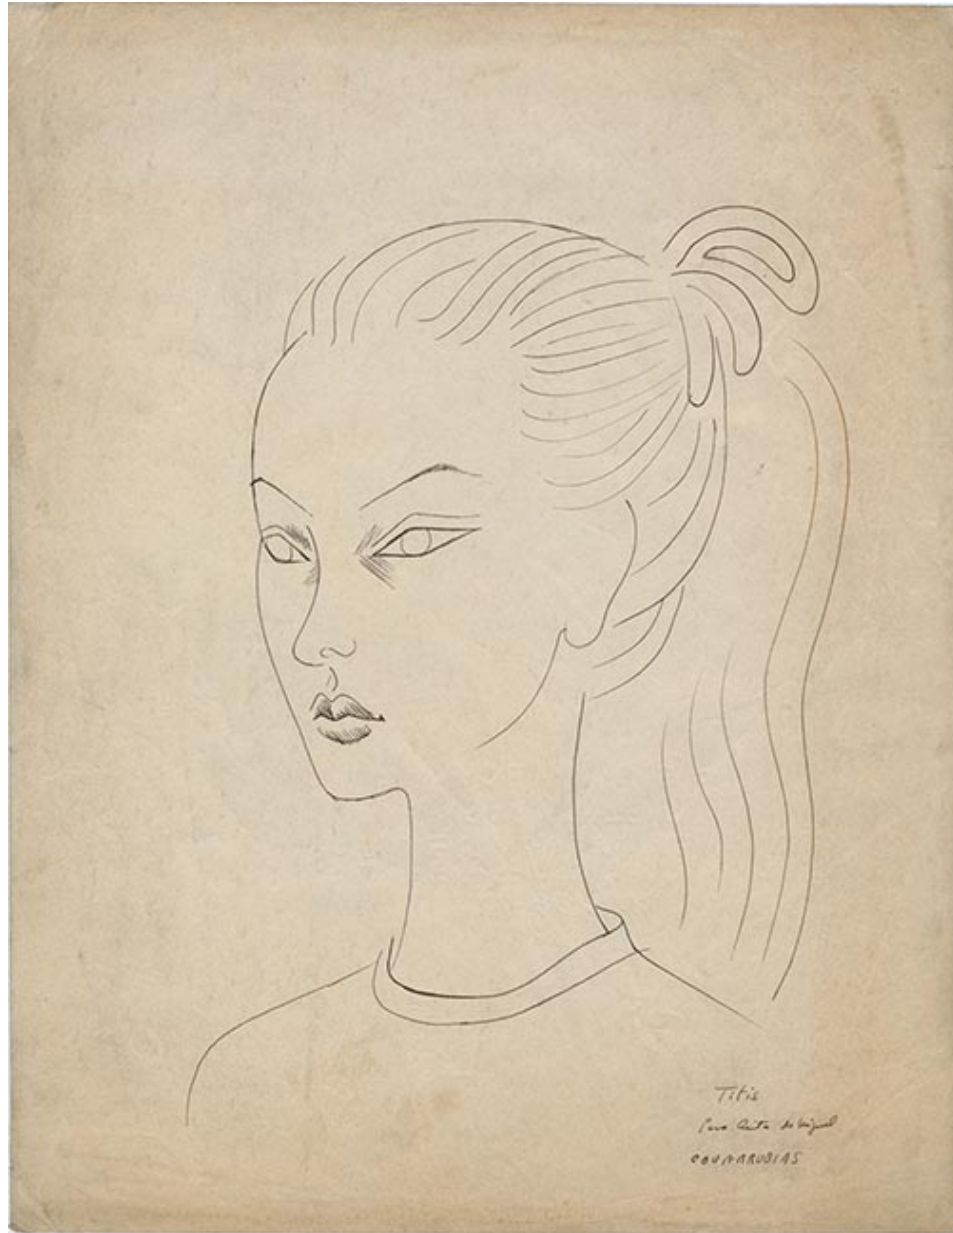

Miguel Covarrubias

Titis

n.d

Ink on paper

11 x 8 1/2 in.

Signed and Inscribed: Para Anita de Miguel

(Inv# 72174)