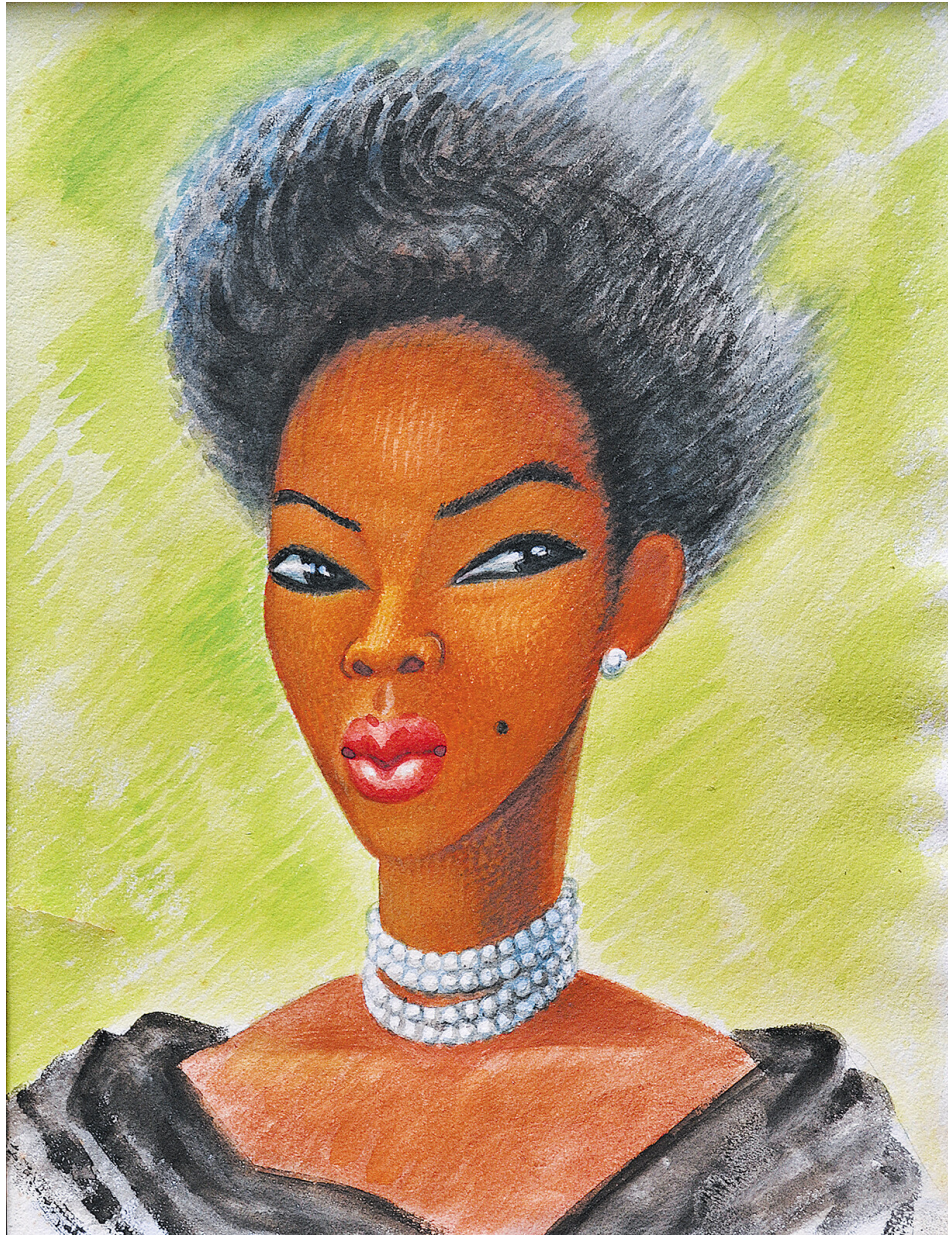

Miguel Covarrubias

Harlem Beauty

n.d

Mix Media on paper

14 1/2 x 10 3/4 in.

n.s

(Inv# 76168-C)