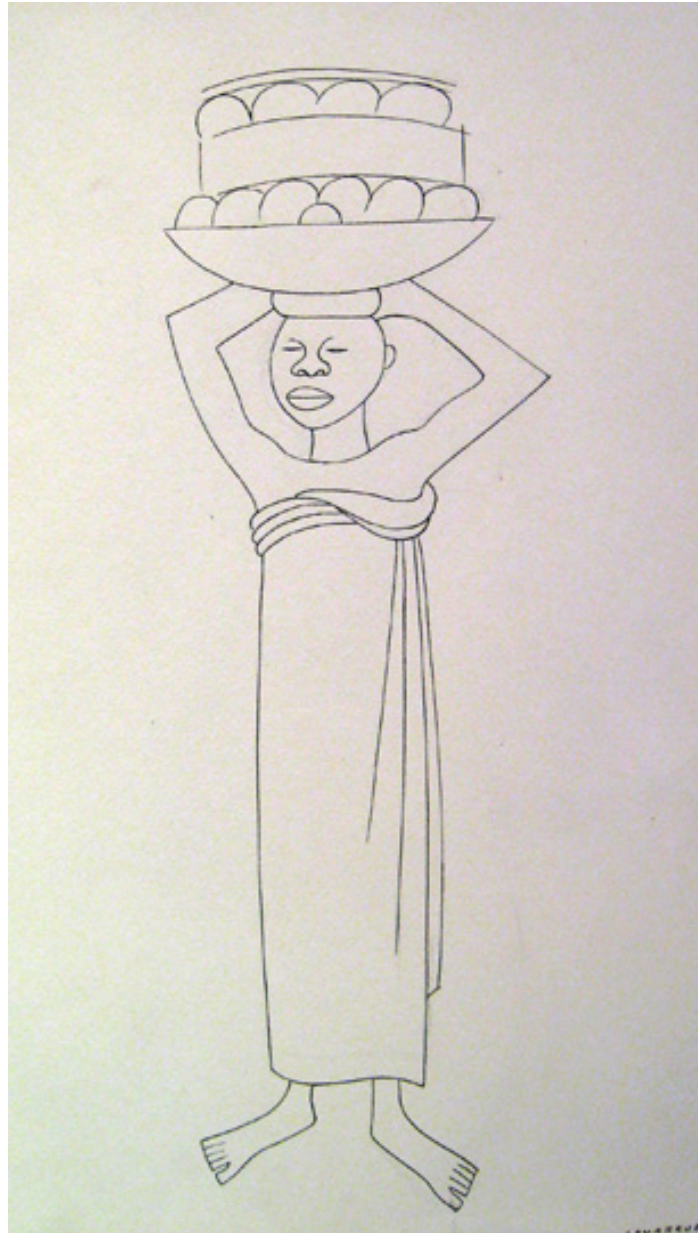

Miguel Covarrubias

Woman w/ basket on head

ca 1940

Ink on paper

16 x 10 in.

Signed in Ink on recto l.r

(Inv# 102821)