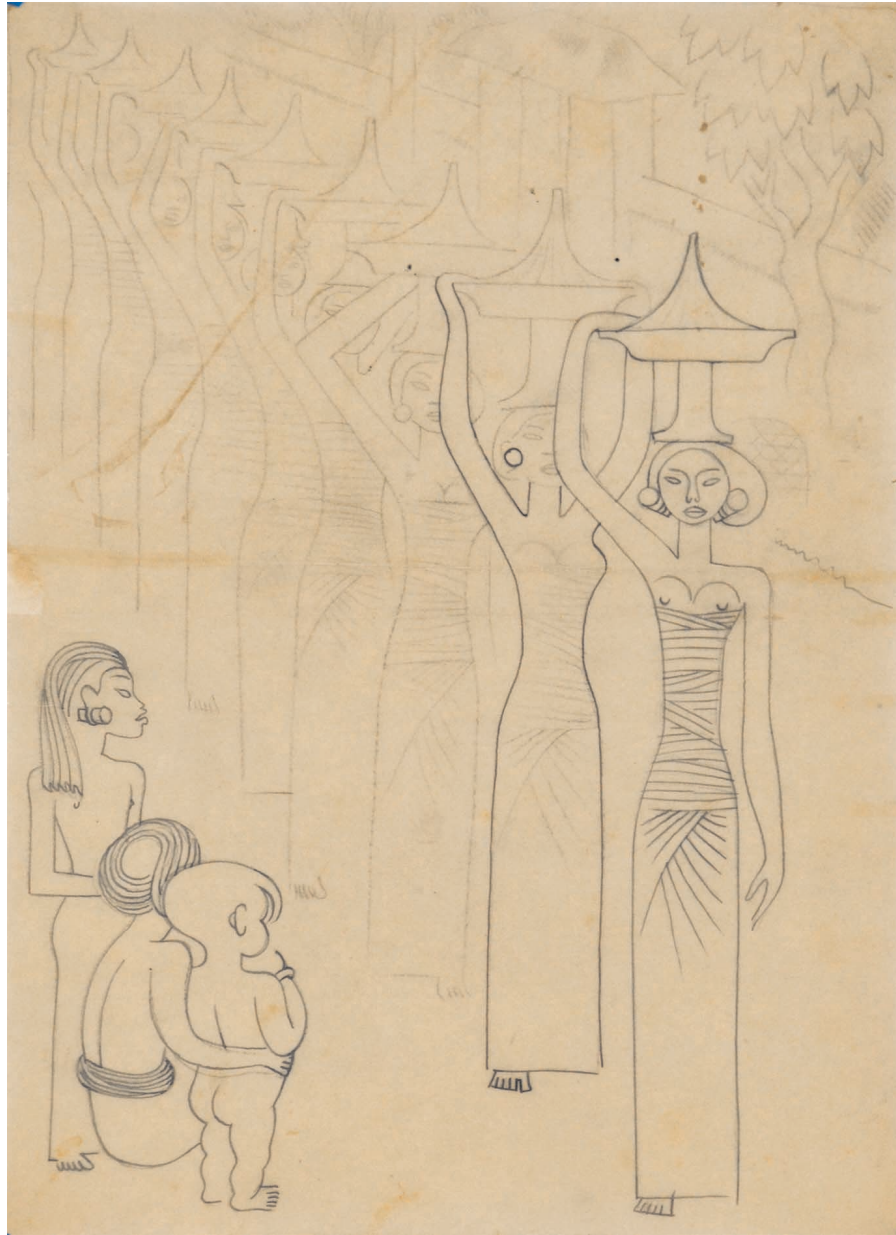

Miguel Covarrubias

Ritual Ceremony, Bali

n.d

Ink on paper

14 1/2 x 10 in.

n.s

(Inv# 75919-C)