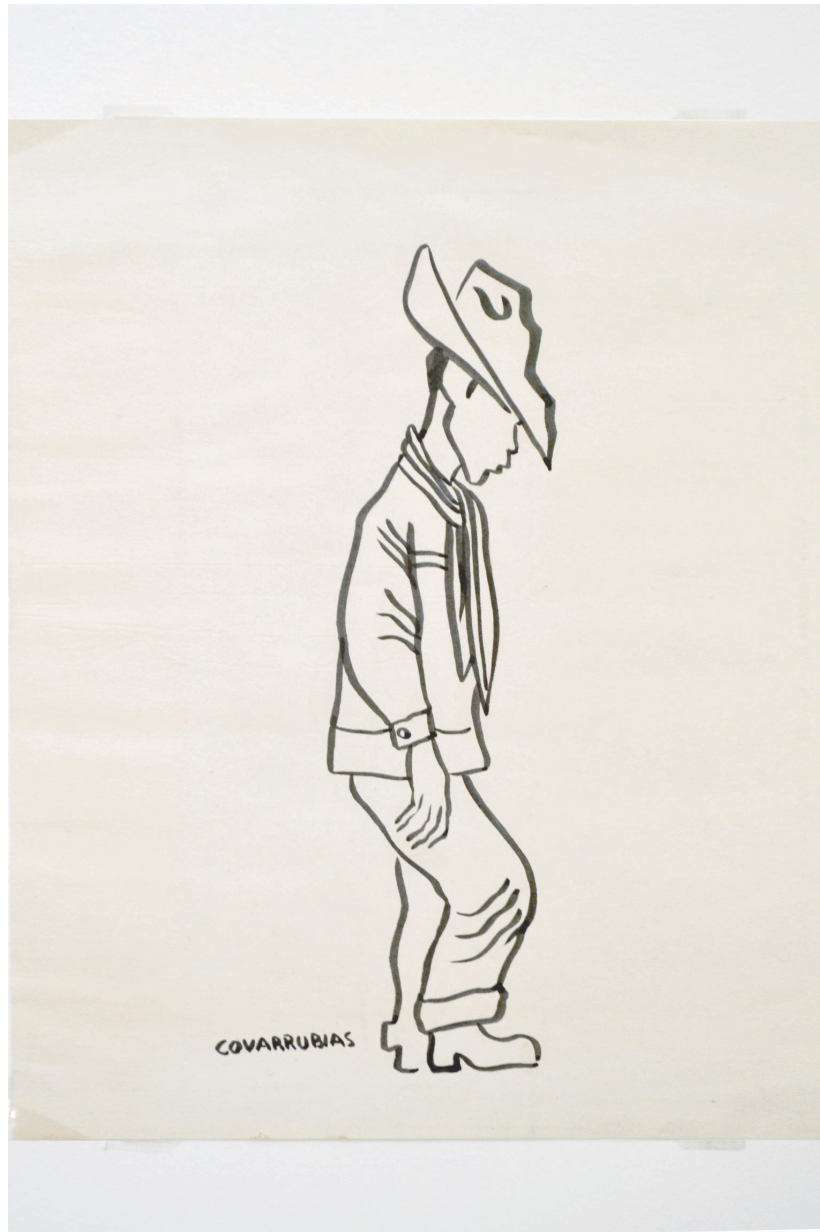

Miguel Covarrubias

Town Dancer

n.d

Ink on paper

19 1/4 x 15 1/4 in.

Signed on recto l.l

(Inv# 76283-C)