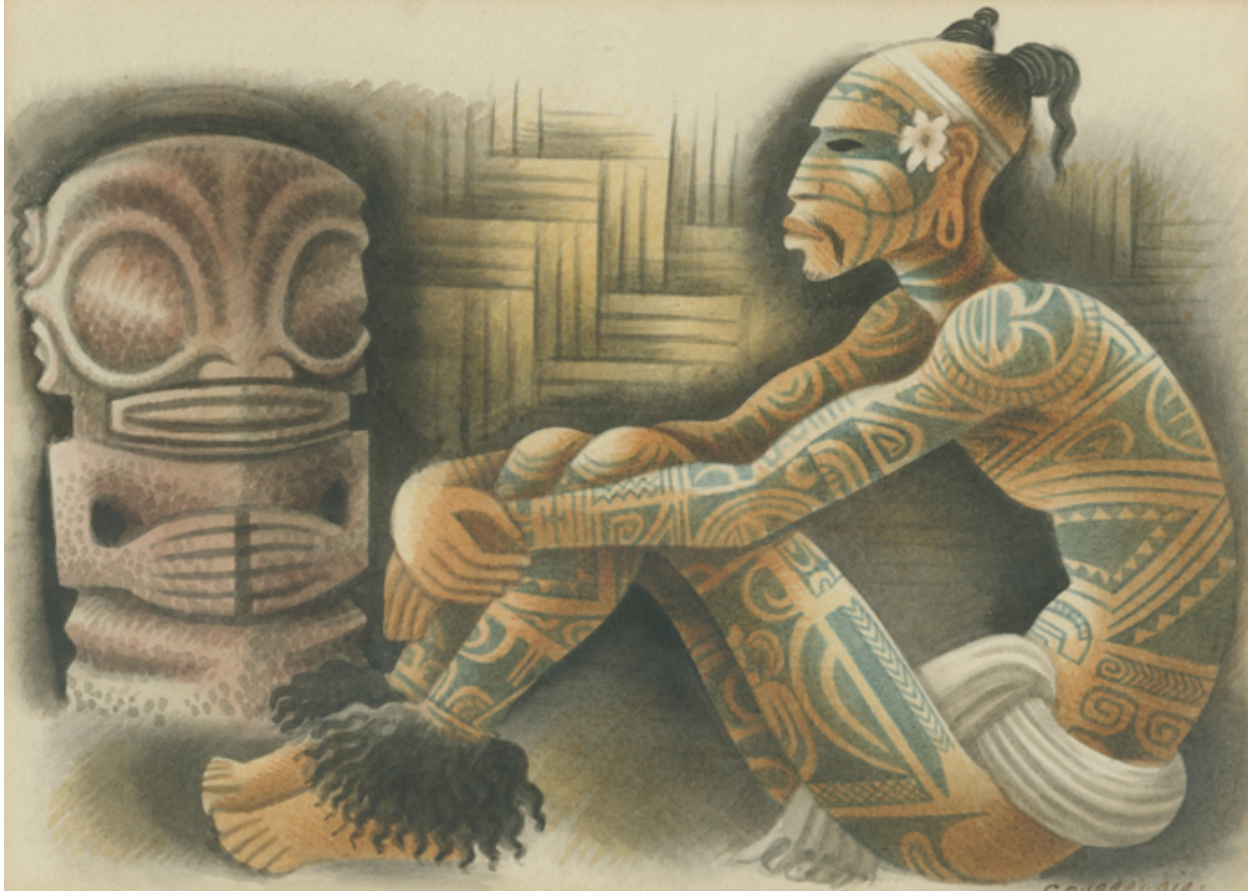

Wounded deer

1920s

Ink on paper

8 x 10 in.

Initialed on recto

(Inv# 57127)

Miguel Covarrubias

Don Catarino

1930s

Ink on paper

11 x 9 in.

Signed on recto

(Inv# 60955)

Miguel Covarrubias

Tattooed Indian / Indio tatuado

1930s