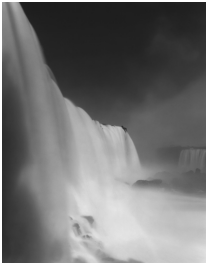

\$6,500
Available

29

Valdir Cruz

Quedas do Iguaçu, XI
Foz do Iguaçu, PR - Brasil
Waterfall - series
Photographed 2002
Gelatin Silver Print - Selenium Toned
14 3/8 x 18 in.
Edition 9 of 25
Signed in pencil
(Inv# 73549-C.9)