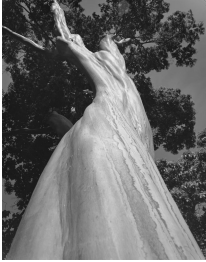

VALDIR CRUZ PRESENCES

December 7, 2017 - February 24, 2018

1

Valdir Cruz
Pau-Mulato
Piracicaba, SP - Brasil
Raízes - series
Photographed 2009
Gelatin Silver Print - Selenium Toned
14 x 17 5/8 in.
Edition 6 of 25
Signed in pencil
(Inv# 73564-C.6)

SOLD

2

Valdir Cruz
During a Ceremony
Amazon - Venezuela
Yanomamo - series, XIV
Photographed 1997
Gelatin Silver Print - Selenium Toned - Vintage
12 1/2 x 19 in.
Edition 6 of 25
Signed in pencil
(Inv# 73544-C.6)

\$5,500
Available

3

Valdir Cruz
Yarima Breast Feeding Among her People
Amazon - Venezuela
Yanomamo - series
Photographed 1997
Gelatin Silver Print - Selenium Toned
12 x 17 7/8 in.
Edition 5 of 25
Signed in pencil
(Inv# 73546-C.5)