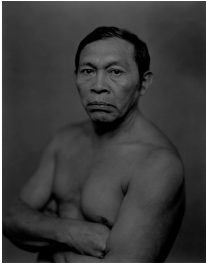

Valdir Cruz

Jacir José de Souza (Makuxi)
NYC - Studio
Leaders of Rainforest - series
Photographed 1994
Gelatin Silver Print - Selenium Toned - Vintage
20 x 24 in.
Edition 3 of 25
Signed in pencil
(Inv# 73523-C.3)

$6,500
Available

27